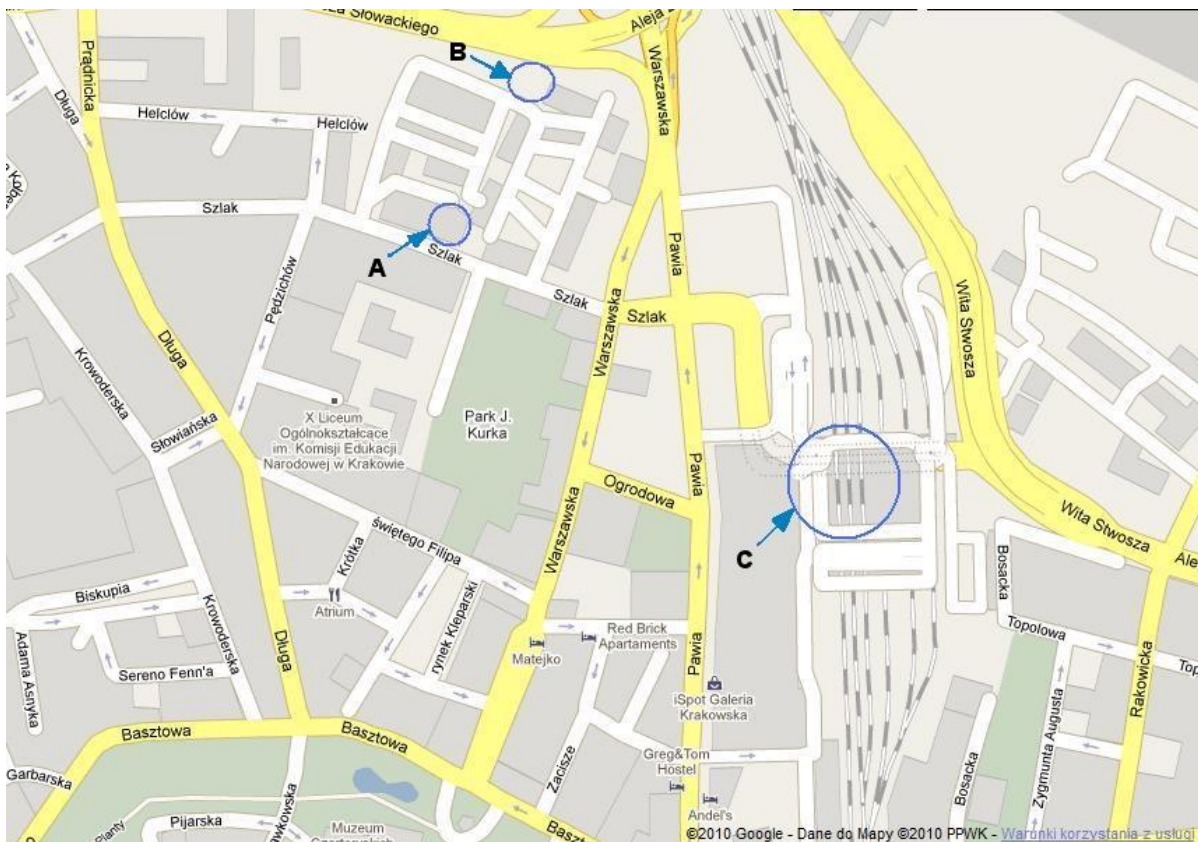

## Venue of the MPM2019 conference

MPM2019 conference will be held at the **Cracow University of Technology campus** (ul. Warszawska 24, Krakow) in the **'Kotłownia' building** (B on the map)

Source: Google maps

- A – Faculty of Chemical Engineering and Technology building
- B - 'Kotłownia' building**
- C – Main Railway Station (Kraków Główny)

### 2. From the Railway Station (Kraków Główny)

Cracow University of Technology campus at ul. Warszawska is located within the walking distance from the Main Railway Station (Kraków Główny) – please see the map.

### 3. By car

If you arrive by car please follow ‘Centrum’ (City Center) directions.